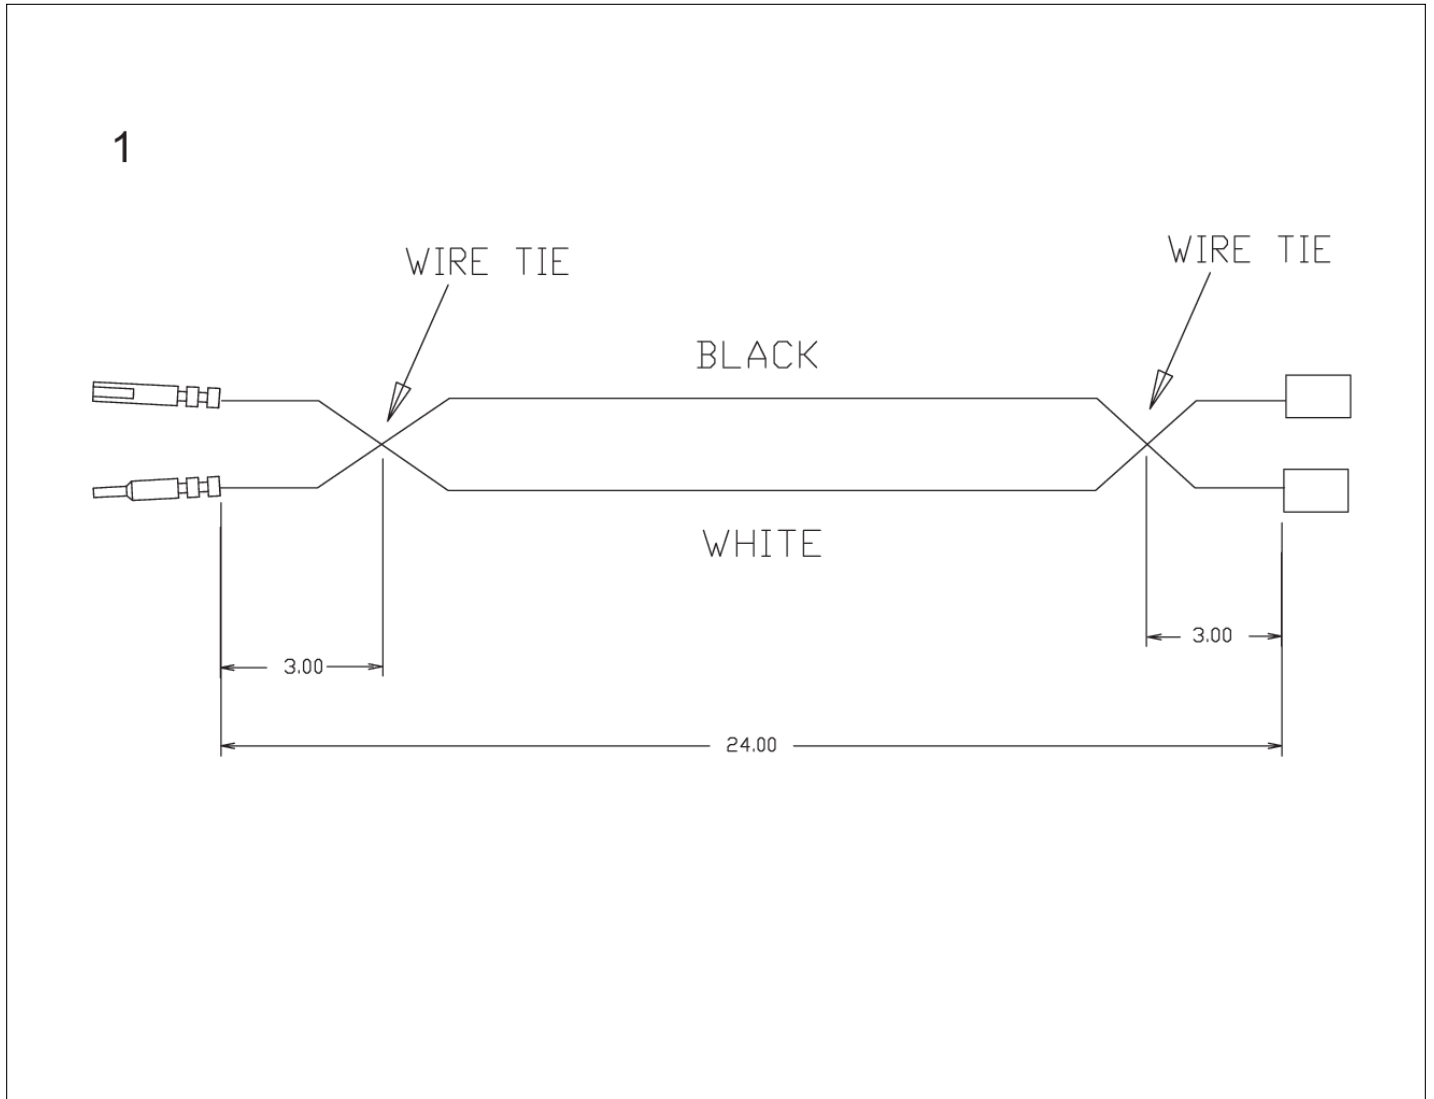

Item	Part No.	Name	Qty	Uom	NOTES
1	000837-000	VGRT SUPPLY CORD JUMPER	1	EA	Not available online / Call for pricing and availability
Not Shown	NOTE	(BEFORE 10/4/11)		EA	
NI	027347-000	SUPPLY CORD JUMPER	1	EA	
Not Shown	NOTE	(ON OR AFTER 10/4/11)		EA	