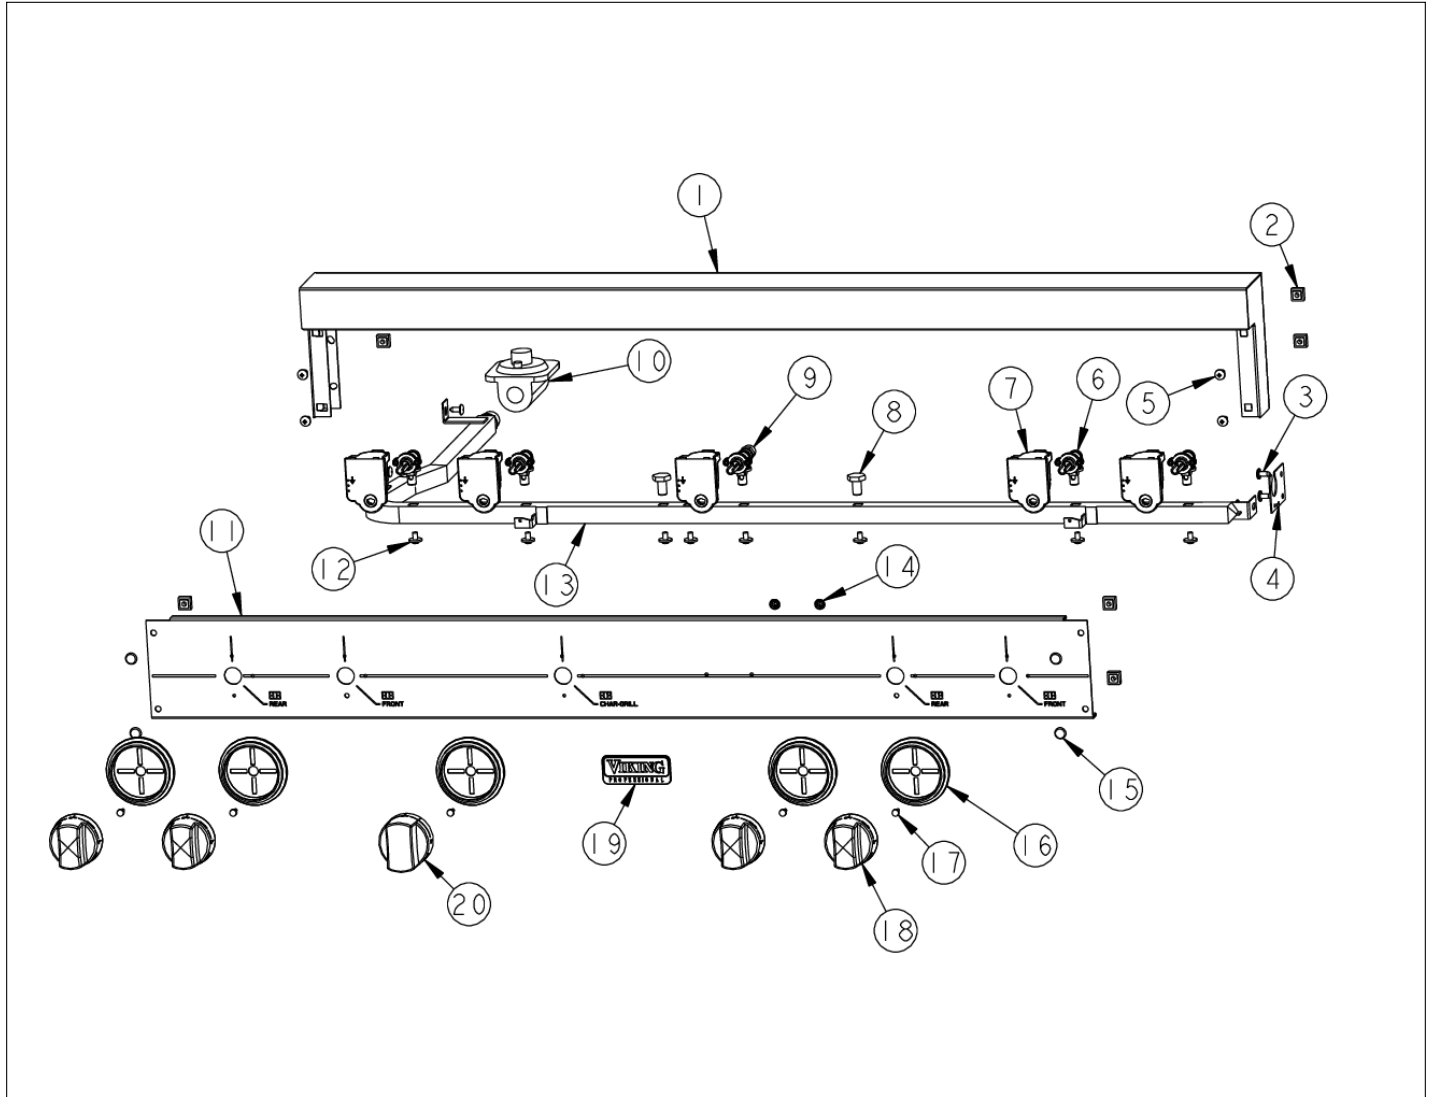

Item	Part No.	Name	Qty	Uom	NOTES
1	000837-000	VGRT SUPPLY CORD JUMPER	1	EA	Not available online / Call for pricing and availability
Not Shown	NOTE	(BEFORE 10/4/11)		EA	
NI	027347-000	SUPPLY CORD JUMPER	1	EA	
Not Shown	NOTE	(ON OR AFTER 10/4/11)		EA	

CONTROL AREA

Item	Part No.	Name	Qty	Uom	NOTES
1	G3004800	LANDING LEDGE ASSY (WELD) 42"	1	EA	
2	PD030005	SELF RETAINING NUT	1	EA	
3	PD020002	10 X 1/2 PH.TR.HD.SMS.	1	EA	
4	A1001138	MANIFOLD BRKT	1	EA	NO LONGER AVAILABLE, Not available online / Call for pricing and availability
5	PD010003	10-24 X 1/2 PH.TR.HD.SERD.M.S.	1	EA	
6	003515-000	PA010157 VALVE AND BOLT KIT	1	EA	
7	PA020058	IRIS SINGLE SPARK MODULE	1	EA	
8	PA010012	ROPER PLUG	1	EA	
9	003536-000	PA010159 VALVE AND BOLT KIT	1	EA	
10	PA070003	PRESSURE REGULATOR	1	EA	
11	B9206711	VGRT4204Q CONTROL PANEL *SLK SCR*	1	EA	NO LONGER AVAILABLE, Not available online / Call for pricing and availability
Not Shown	C9206711AL	CONTROL PANEL VGRT4204Q *AL* SILK SCR	1	EA	NO LONGER AVAILABLE, Not available online / Call for pricing and availability
Not Shown	C9206711BK	VGRT4204Q CONTROL PANEL *BK*SLK SCR	1	EA	NO LONGER AVAILABLE, Not available online / Call for pricing and availability
Not Shown	C9206711BT	CONTROL PANEL VGRT4204Q *BT* SILK SCR	1	EA	NO LONGER AVAILABLE, Not available online / Call for pricing and availability
Not Shown	C9206711BU	CONTROL PANEL VGRT4204Q *BU* SILK SCR	1	EA	NO LONGER AVAILABLE, Not available online / Call for pricing and availability
Not Shown	C9206711CB	CONTROL PANEL VGRT4204Q *CB* SILK SCR	1	EA	NO LONGER AVAILABLE, Not available online / Call for pricing and availability