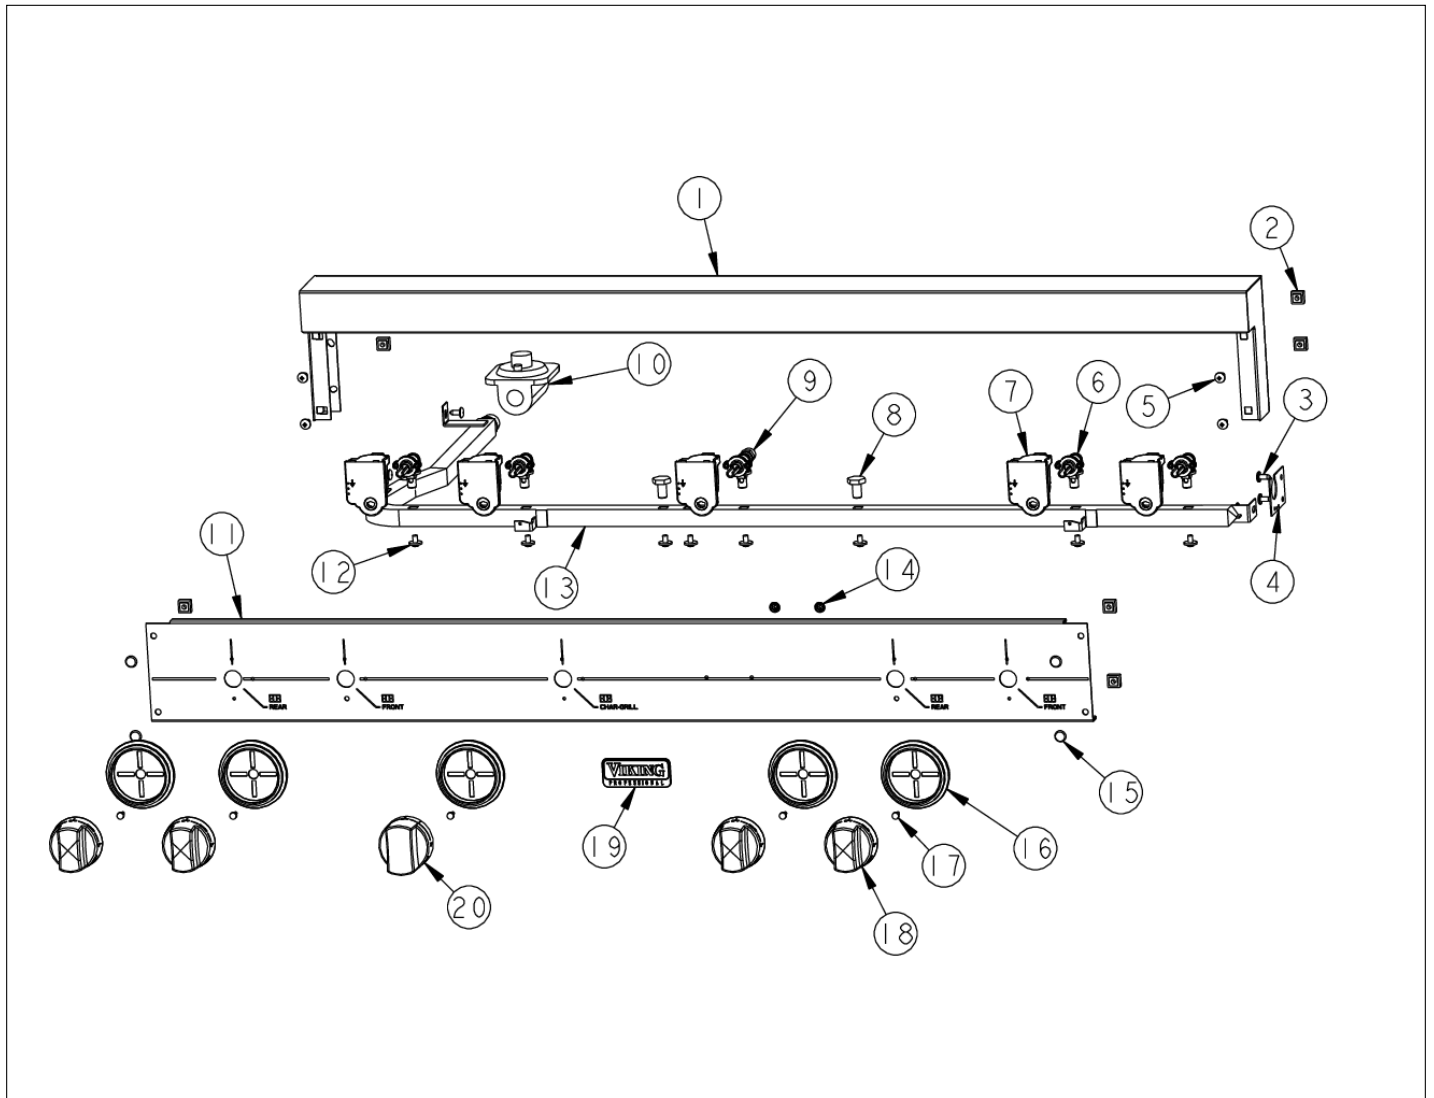

BURNER BOX INTERIOR

Item	Part No.	Name	Qty	Uom	NOTES
1	PC040010	POP RIVET (.063/GR -.125) GAMD42-A	1	EA	
2	PD020002	10 X 1/2 PH.TR.HD.SMS.	1	EA	
3	B2001920	SIDE PANEL-LH (VGRT)	1	EA	
4	A2001912	BURNER BOX SIDE LH	1	EA	
5	PK000007	DRIP TRAY GUIDE - LH (VGRT)	1	EA	NO LONGER AVAILABLE
6	PK000008	Drip Tray Guide - RH	1	EA	NO LONGER AVAILABLE
7	A2001911	BURNER BOX SIDE RH	1	EA	
8	B2001919	SIDE PANEL-RH (VGRT)	1	EA	
9	PE070128	Supply Cord	1	EA	

CONTROL AREA

Item	Part No.	Name	Qty	Uom	NOTES
1	G3004800	LANDING LEDGE ASSY (WELD) 42"	1	EA	
2	PD030005	SELF RETAINING NUT	1	EA	
3	PD020002	10 X 1/2 PH.TR.HD.SMS.	1	EA	
4	A1001138	MANIFOLD BRKT	1	EA	NO LONGER AVAILABLE, Not available online / Call for pricing and availability
5	PD010003	10-24 X 1/2 PH.TR.HD.SERD.M.S.	1	EA	
6	003515-000	PA010157 VALVE AND BOLT KIT	1	EA	
7	PA020058	IRIS SINGLE SPARK MODULE	1	EA	
8	PA010012	ROPER PLUG	1	EA	
9	003536-000	PA010159 VALVE AND BOLT KIT	1	EA	
10	PA070003	PRESSURE REGULATOR	1	EA	
11	B9206711	VGRT4204Q CONTROL PANEL *SLK SCR*	1	EA	NO LONGER AVAILABLE, Not available online / Call for pricing and availability
Not Shown	C9206711AL	CONTROL PANEL VGRT4204Q *AL* SILK SCR	1	EA	NO LONGER AVAILABLE, Not available online / Call for pricing and availability
Not Shown	C9206711BK	VGRT4204Q CONTROL PANEL *BK*SLK SCR	1	EA	NO LONGER AVAILABLE, Not available online / Call for pricing and availability
Not Shown	C9206711BT	CONTROL PANEL VGRT4204Q *BT* SILK SCR	1	EA	NO LONGER AVAILABLE, Not available online / Call for pricing and availability
Not Shown	C9206711BU	CONTROL PANEL VGRT4204Q *BU* SILK SCR	1	EA	NO LONGER AVAILABLE, Not available online / Call for pricing and availability
Not Shown	C9206711CB	CONTROL PANEL VGRT4204Q *CB* SILK SCR	1	EA	NO LONGER AVAILABLE, Not available online / Call for pricing and availability