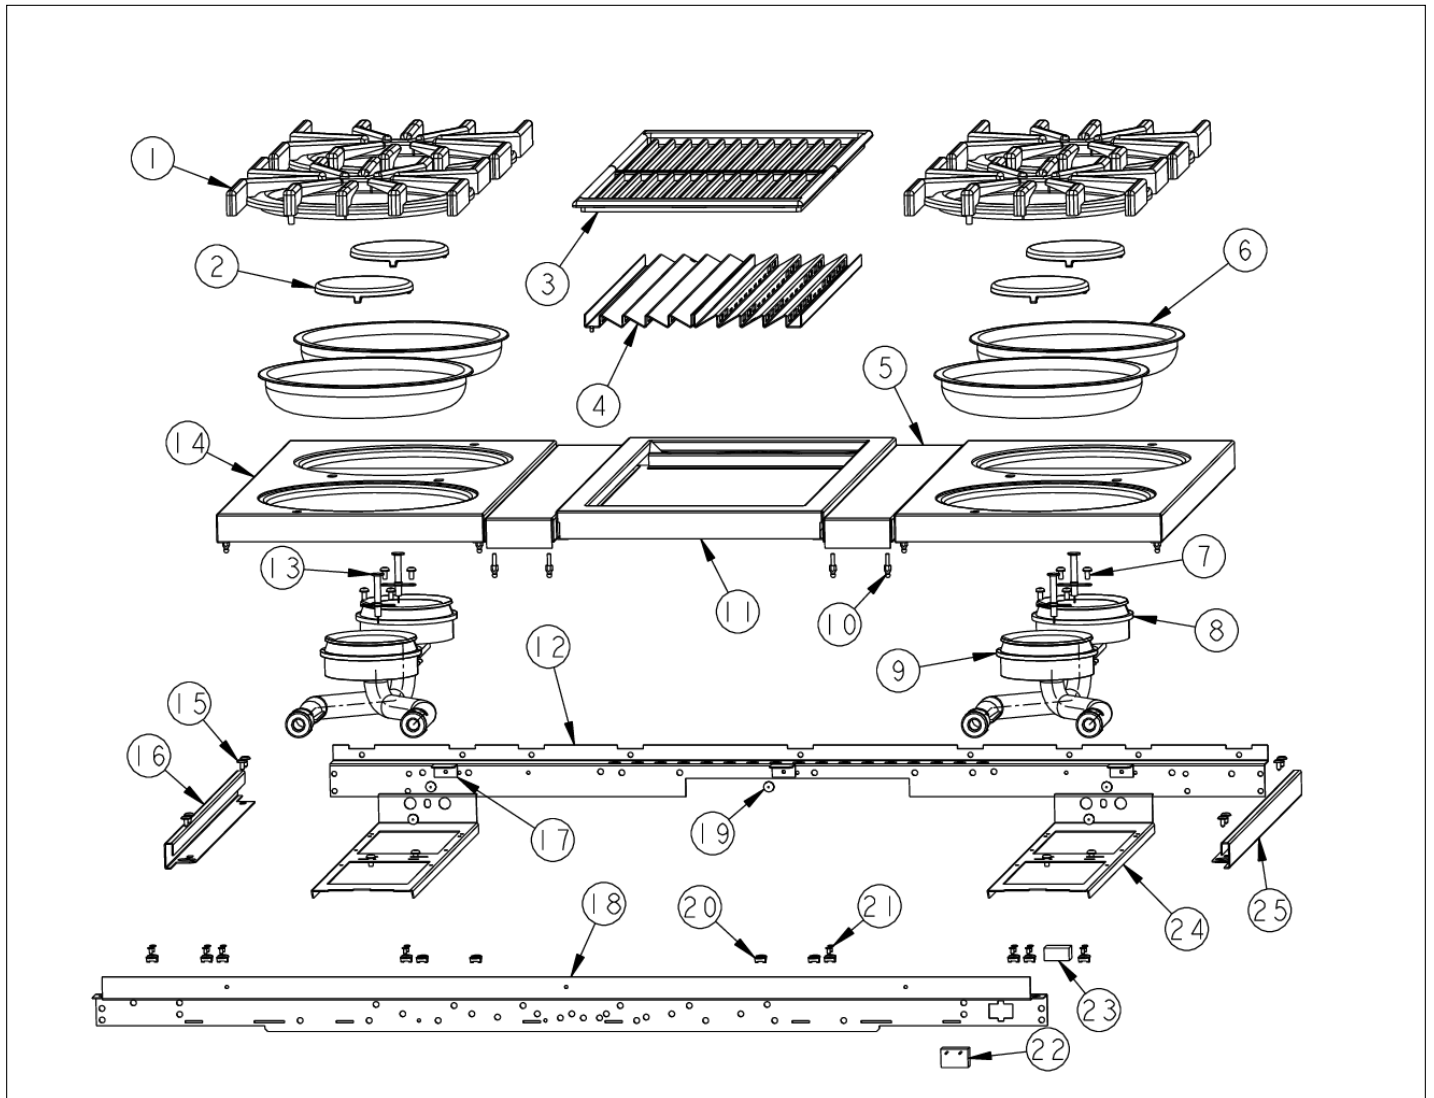

1

Item	Part No.	Name	Qty	Uom	NOTES
1	PE070890	IRIS HARNESS - 36"	1	EA	

SURFACE COOKING AREA

Item	Part No.	Name	Qty	Uom	NOTES
1	PA060037	GRATE BK REPL PA060024 (GEN.#2)	1	EA	
2	PA080015	BURNER CAP-VGRT *BK*	1	EA	
3	PA060058	GRILL GRATE - MATT *BK* RE PA060028	1	EA	
4	E9101130BK	GRILL SMOKE GENERATOR	1	EA	
5	E9103084BK	SIDE SPACER 3"W (42"RT) *BK*	1	EA	
Not Shown	E9103084WH	SIDE SPACER 3"W (42"RT) *WH*	1	EA	NO LONGER AVAILABLE, Not available online / Call for pricing and availability
6	PA030002BK	BURNER BOWL (VGRT) **BK**	1	EA	
Not Shown	PA030002WH	BURNER BOWL (VGRT) **WH**	1	EA	
7	PD020004	10X3/8PH.HD.TYPE 25 REPL PD040125	1	EA	
8	PA080036	TOP BURNER REAR REPL PA080008	1	EA	
9	PA080037	TOP BURNER FRONT REPL PA080007	1	EA	
10	PD010017	BALL STUD (VGRT)	1	EA	
11	G9101182BK	GRILL GRATE SUPT (VGRT) *BK*	1	EA	
Not Shown	G9101182WH	GRILL GRATE SUPT (VGRT) *WH*	1	EA	
12	A2004806	REAR BURNER SUPPORT - 42"	1	EA	NO LONGER AVAILABLE
13	PA020028	SPARK IGNITER	1	EA	
14	G50013584BK	GRATE SUPPORT SERVICE KIT (BK)	1	EA	
Not Shown	G50013584WH	GRATE SUPPORT SERVICE KIT (WH)	1	EA	
15	PD020032	SRW-8(A)X3/8"PH.WFR HD 7/16DIA*NICL	1	EA	
16	B2001916	SIDE TRIM-LH (VGRT)	1	EA	
Not Shown	C9301916BR	SIDE TRIM LH (VGRT) *BR*	1	EA	
17	A2001147	GRATE SUPT ANGLE (VGRT)	1	EA	
18	A2004808	FRONT SUPPORT - 42"	1	EA	NO LONGER AVAILABLE