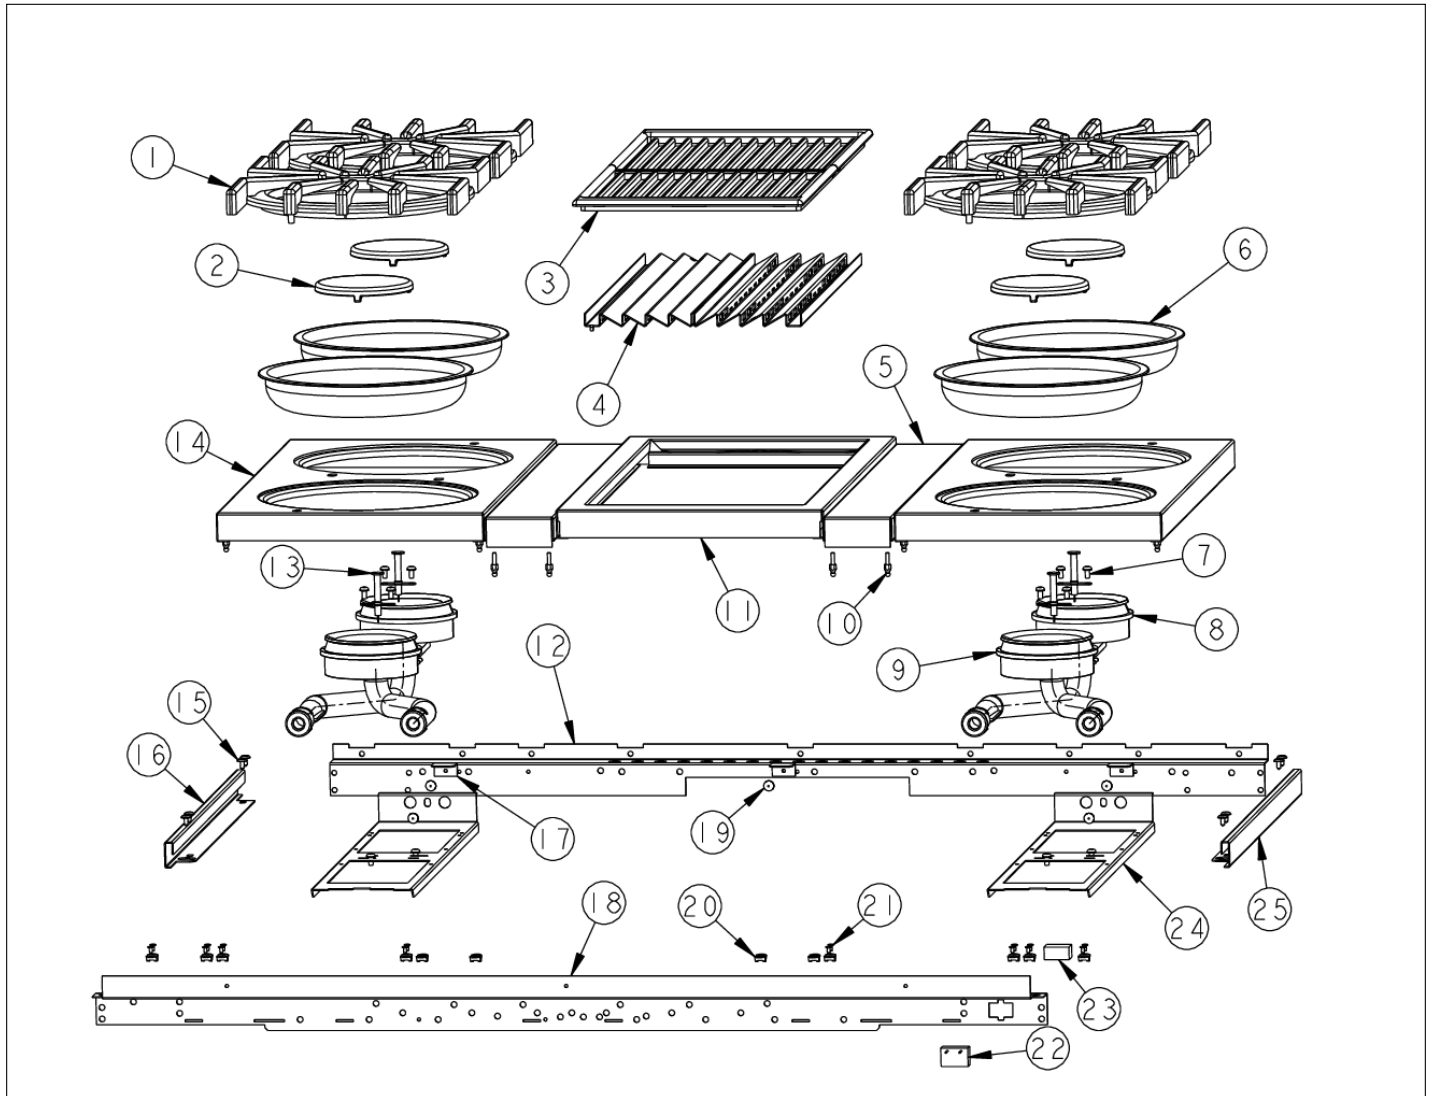

SURFACE COOKING AREA

Item	Part No.	Name	Qty	Uom	NOTES
1	PA060037	GRATE BK REPL PA060024 (GEN.#2)	1	EA	
2	PA080015	BURNER CAP-VGRT *BK*	1	EA	
3	PA060058	GRILL GRATE - MATT *BK* RE PA060028	1	EA	
4	E9101130BK	GRILL SMOKE GENERATOR	1	EA	
5	E9103084BK	SIDE SPACER 3"W (42"RT) *BK*	1	EA	
Not Shown	E9103084WH	SIDE SPACER 3"W (42"RT) *WH*	1	EA	NO LONGER AVAILABLE, Not available online / Call for pricing and availability
6	PA030002BK	BURNER BOWL (VGRT) **BK**	1	EA	
Not Shown	PA030002WH	BURNER BOWL (VGRT) **WH**	1	EA	
7	PD020004	10X3/8PH.HD.TYPE 25 REPL PD040125	1	EA	
8	PA080036	TOP BURNER REAR REPL PA080008	1	EA	
9	PA080037	TOP BURNER FRONT REPL PA080007	1	EA	
10	PD010017	BALL STUD (VGRT)	1	EA	
11	G9101182BK	GRILL GRATE SUPT (VGRT) *BK*	1	EA	
Not Shown	G9101182WH	GRILL GRATE SUPT (VGRT) *WH*	1	EA	
12	A2004806	REAR BURNER SUPPORT - 42"	1	EA	NO LONGER AVAILABLE
13	PA020028	SPARK IGNITER	1	EA	
14	G50013584BK	GRATE SUPPORT SERVICE KIT (BK)	1	EA	
Not Shown	G50013584WH	GRATE SUPPORT SERVICE KIT (WH)	1	EA	
15	PD020032	SRW-8(A)X3/8"PH.WFR HD 7/16DIA*NICL	1	EA	
16	B2001916	SIDE TRIM-LH (VGRT)	1	EA	
Not Shown	C9301916BR	SIDE TRIM LH (VGRT) *BR*	1	EA	
17	A2001147	GRATE SUPT ANGLE (VGRT)	1	EA	
18	A2004808	FRONT SUPPORT - 42"	1	EA	NO LONGER AVAILABLE