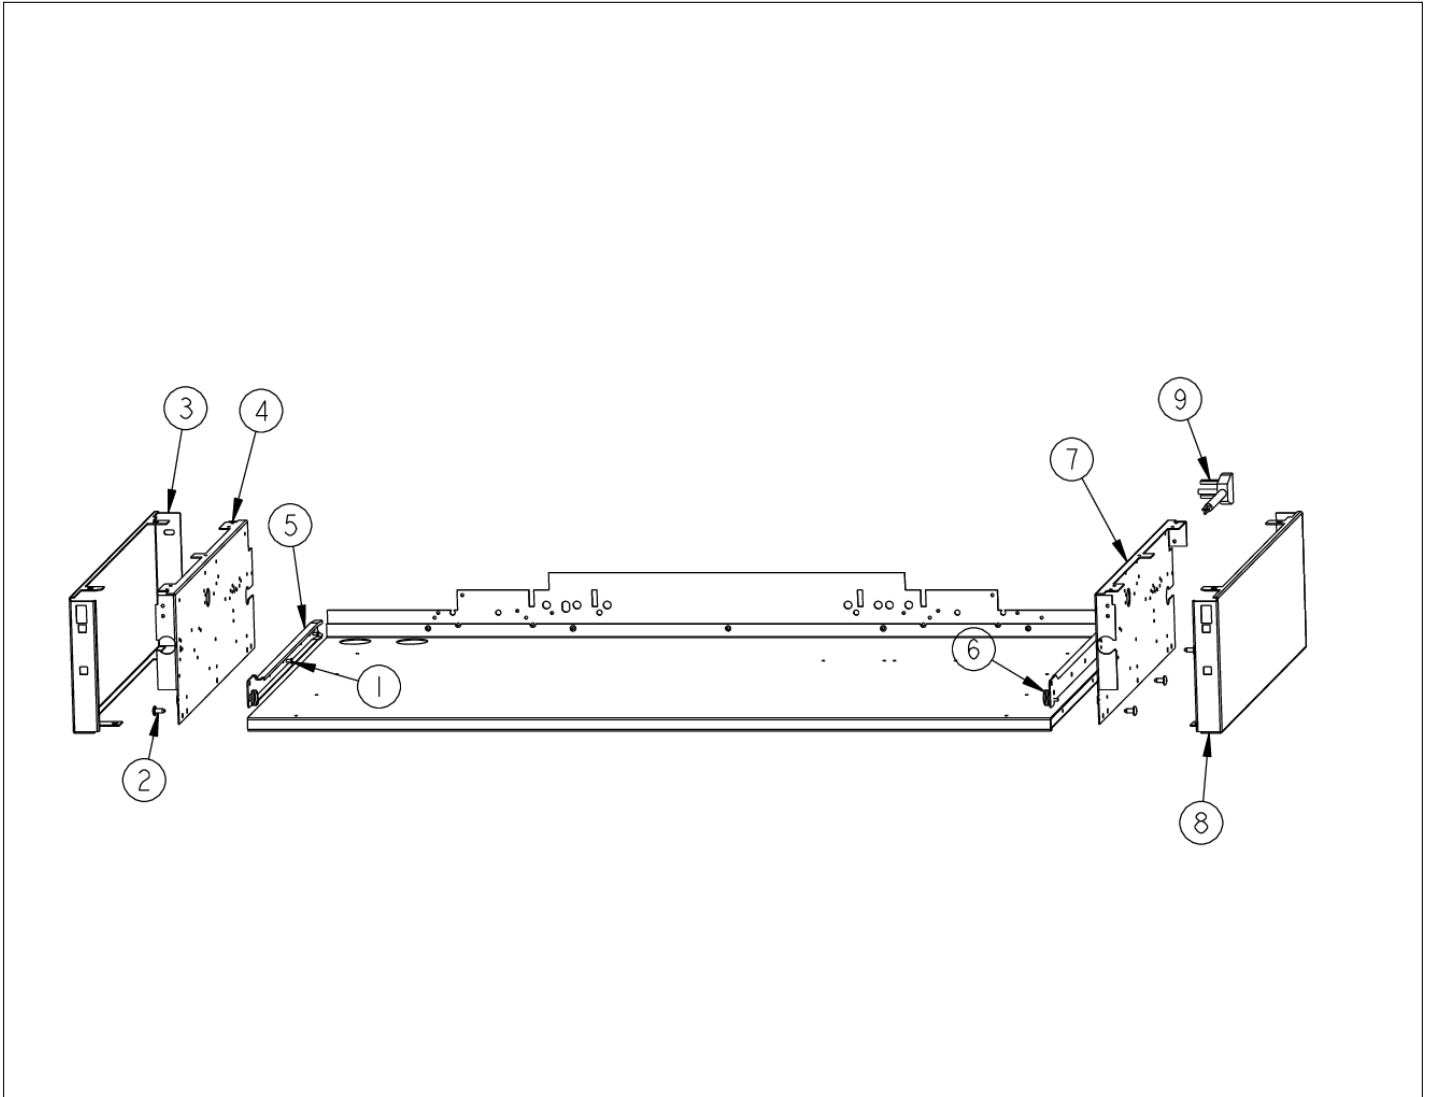

BURNER BOX INTERIOR

Item	Part No.	Name	Qty	Uom	NOTES
1	PC040010	POP RIVET (.063/GR -.125) GAMD42-A	1	EA	
2	PD020002	10 X 1/2 PH.TR.HD.SMS.	1	EA	
3	B2001920	SIDE PANEL-LH (VGRT)	1	EA	
4	A2001912	BURNER BOX SIDE LH	1	EA	
5	PK000007	DRIP TRAY GUIDE - LH (VGRT)	1	EA	NO LONGER AVAILABLE
6	PK000008	Drip Tray Guide - RH	1	EA	NO LONGER AVAILABLE
7	A2001911	BURNER BOX SIDE RH	1	EA	
8	B2001919	SIDE PANEL-RH (VGRT)	1	EA	
9	PE070128	Supply Cord	1	EA