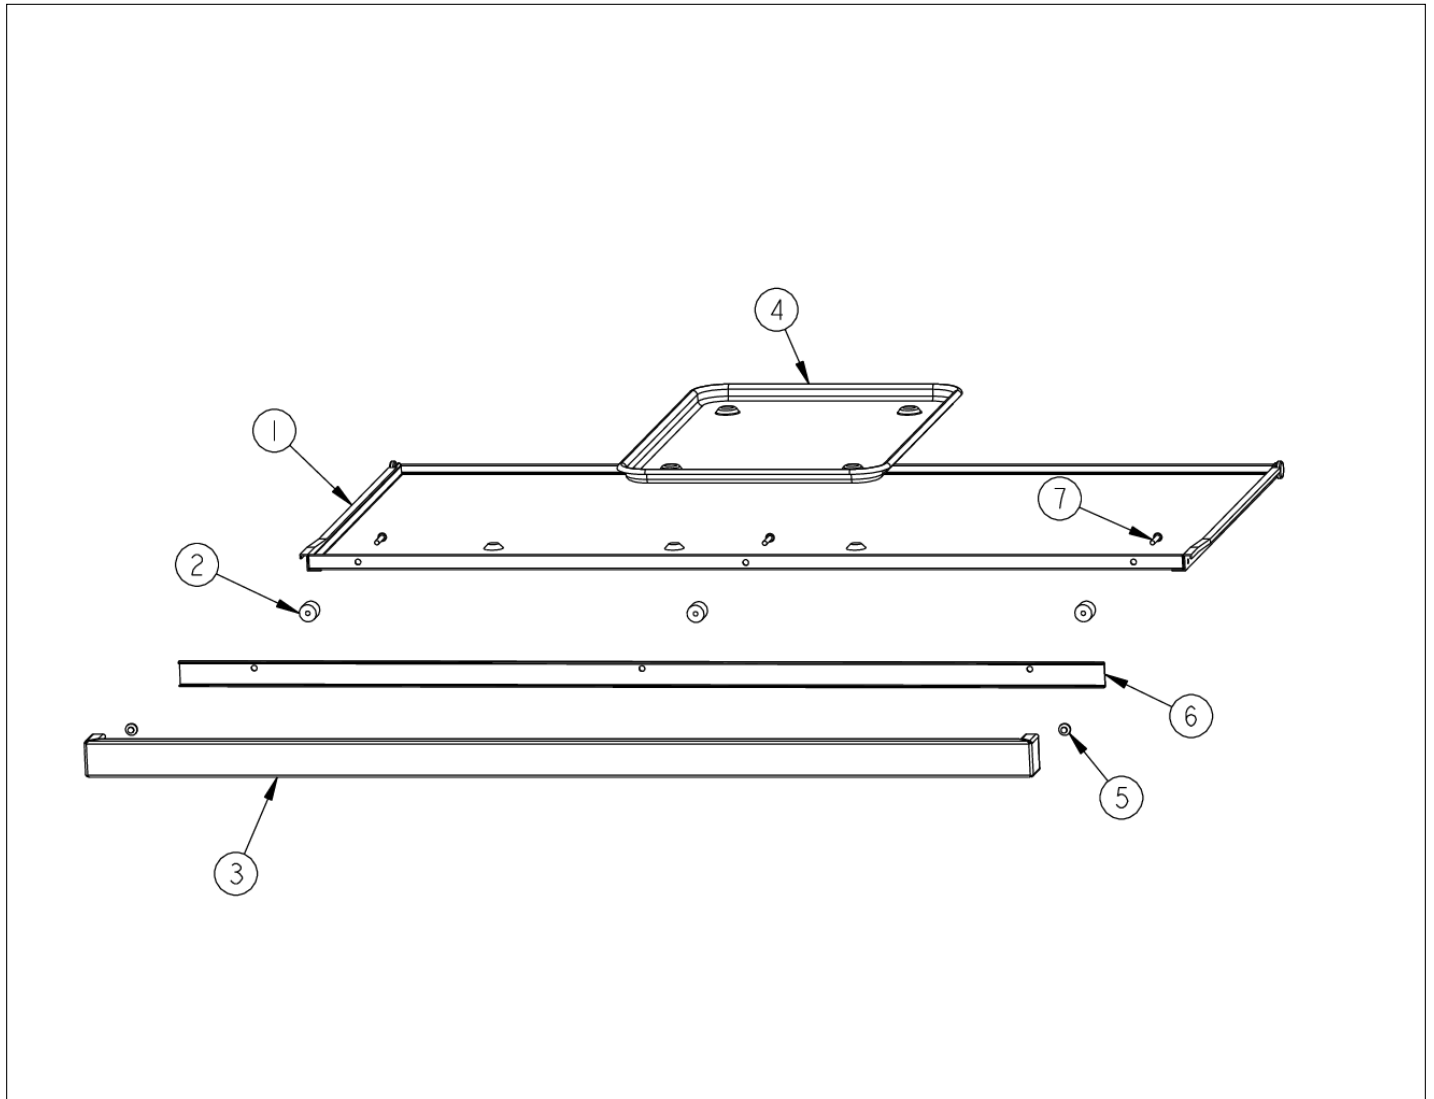

DRIP TRAY

Item	Part No.	Name	Qty	Uom	NOTES
1	G30013529	42" DRIP TRAY ASSEMBLY, NLA	1	EA	
2	PD040028	BUSHING(.194ID/.750OD/.750LONG)	1	EA	
3	G30011221	DRIP TRAY HANDLE ASSY - VGRT420	1	EA	
Not Shown	G93011460PVD	DRIP TRAY HANDLE ASSY - VGRT420	1	EA	NO LONGER AVAILABLE, Not available online / Call for pricing and availability
4	J2101749	GREASE PAN	1	EA	
5	PD040004	GROMMET BUMPER	1	EA	
6	A20011223	DRIP TRAY HANDLE BACK-VGRT420	1	EA	
7	PD020079	#10 X 1 1/4 PH. PAN HD. T(A) NYLOK	1	EA